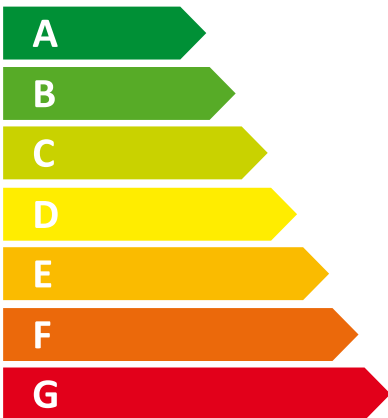

ENERG

енергия · ενεργεια

Y

IJA

IE

IA

I Vaillant

II MAG AT 6-0/0 XI H

XS

64 dB

0

kWh/annum

2

GJ/annum