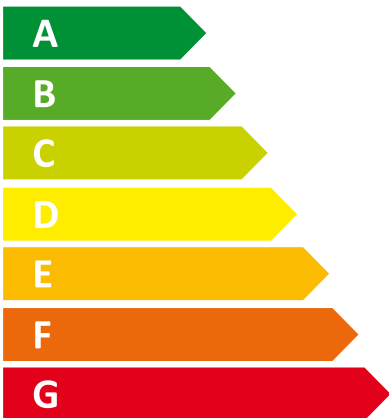

ENERG

енергия · ενεργεια

Y

IJA

IE

IA

I Vaillant

II MAG AT 6-0/0 XI H

XS

64 dB

0

kWh/annum

2

GJ/annum